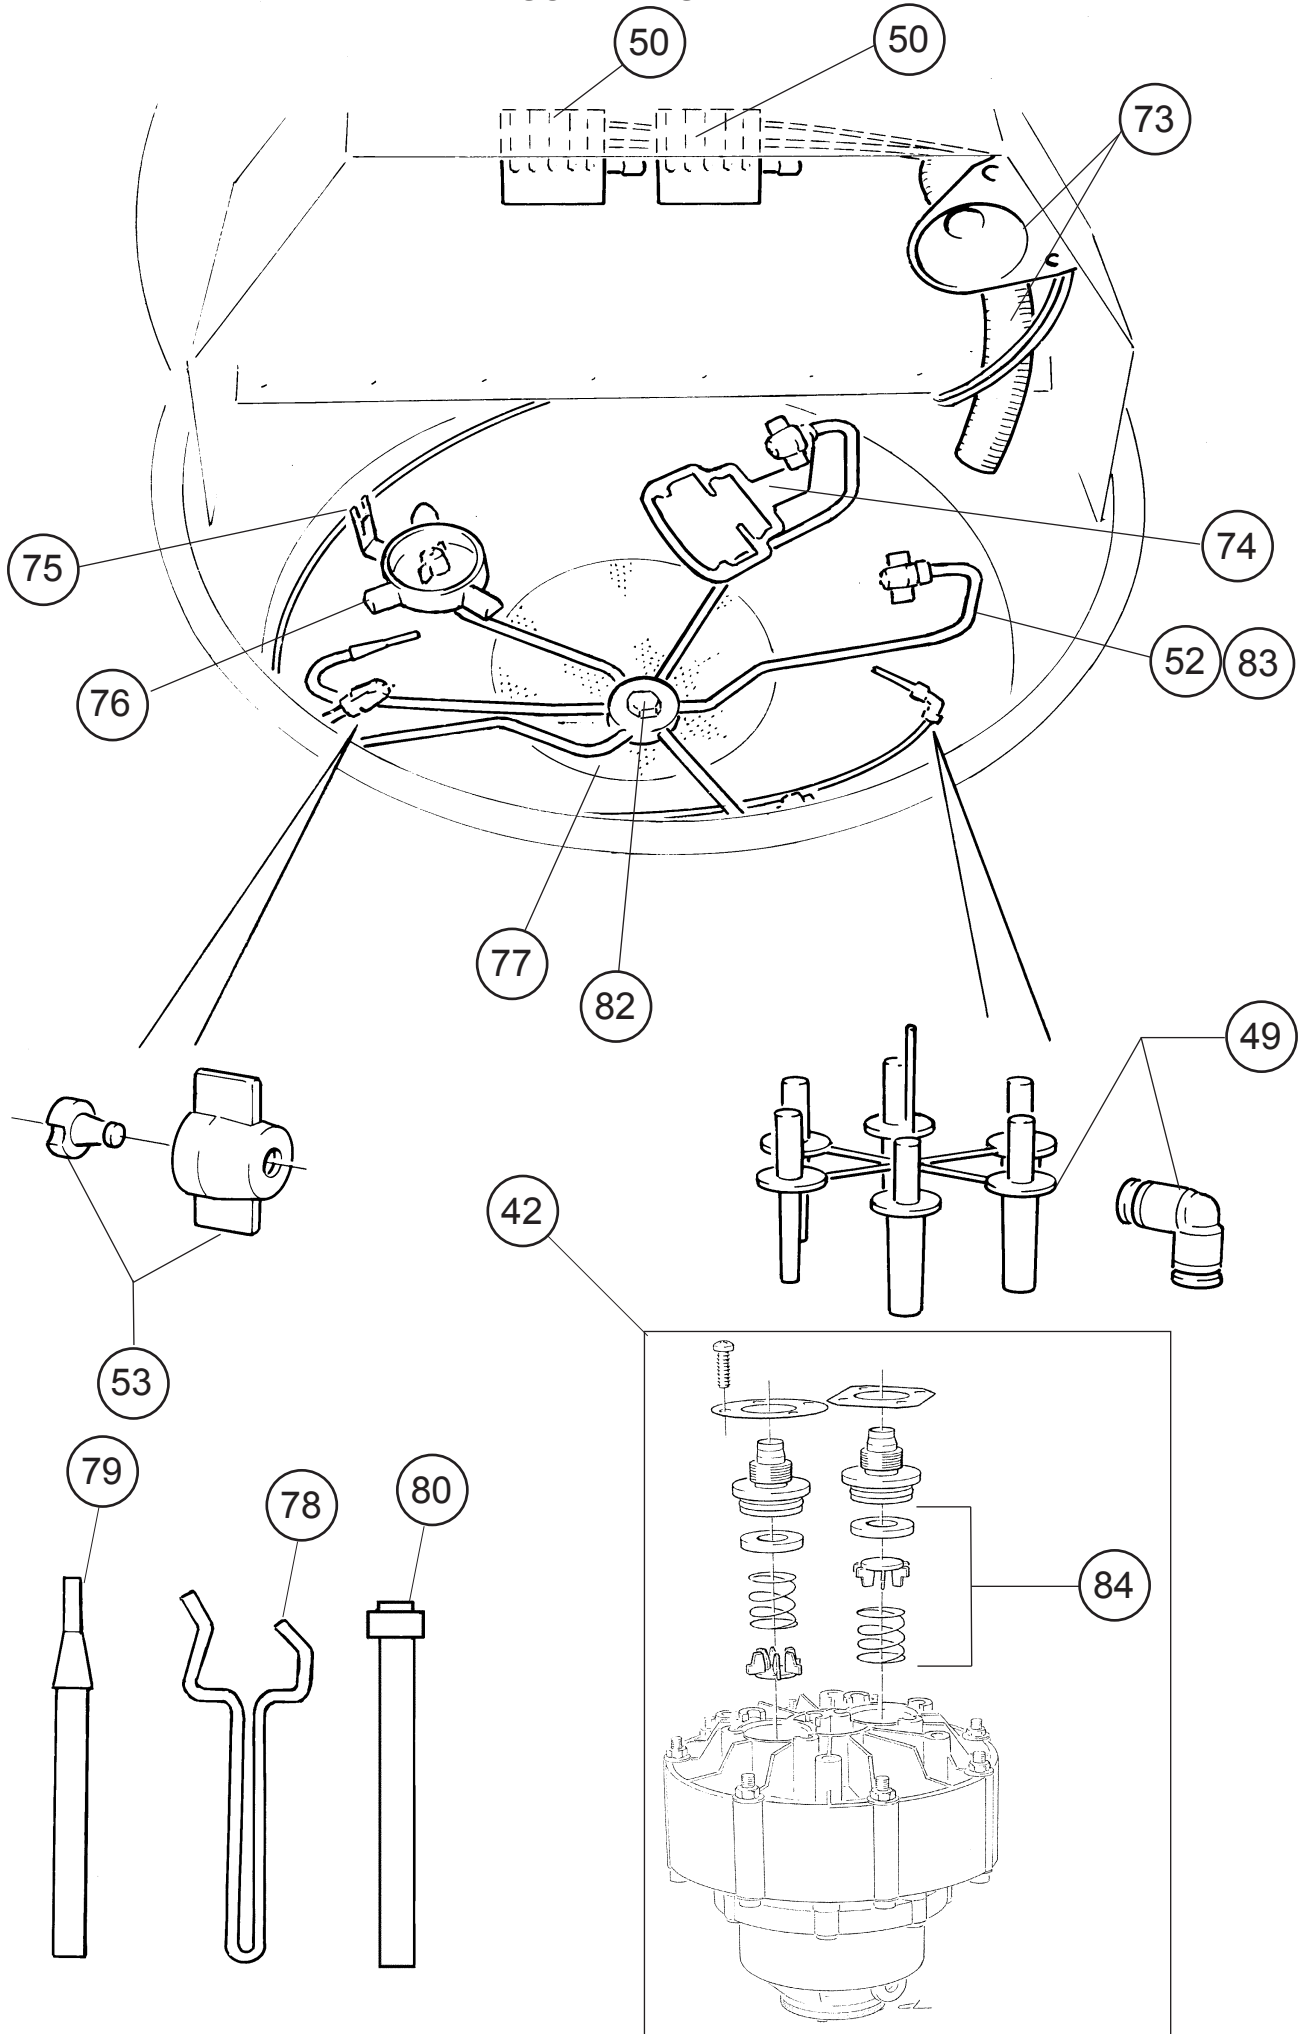

DRESTER 9000-TT

SOLVENT SIDE