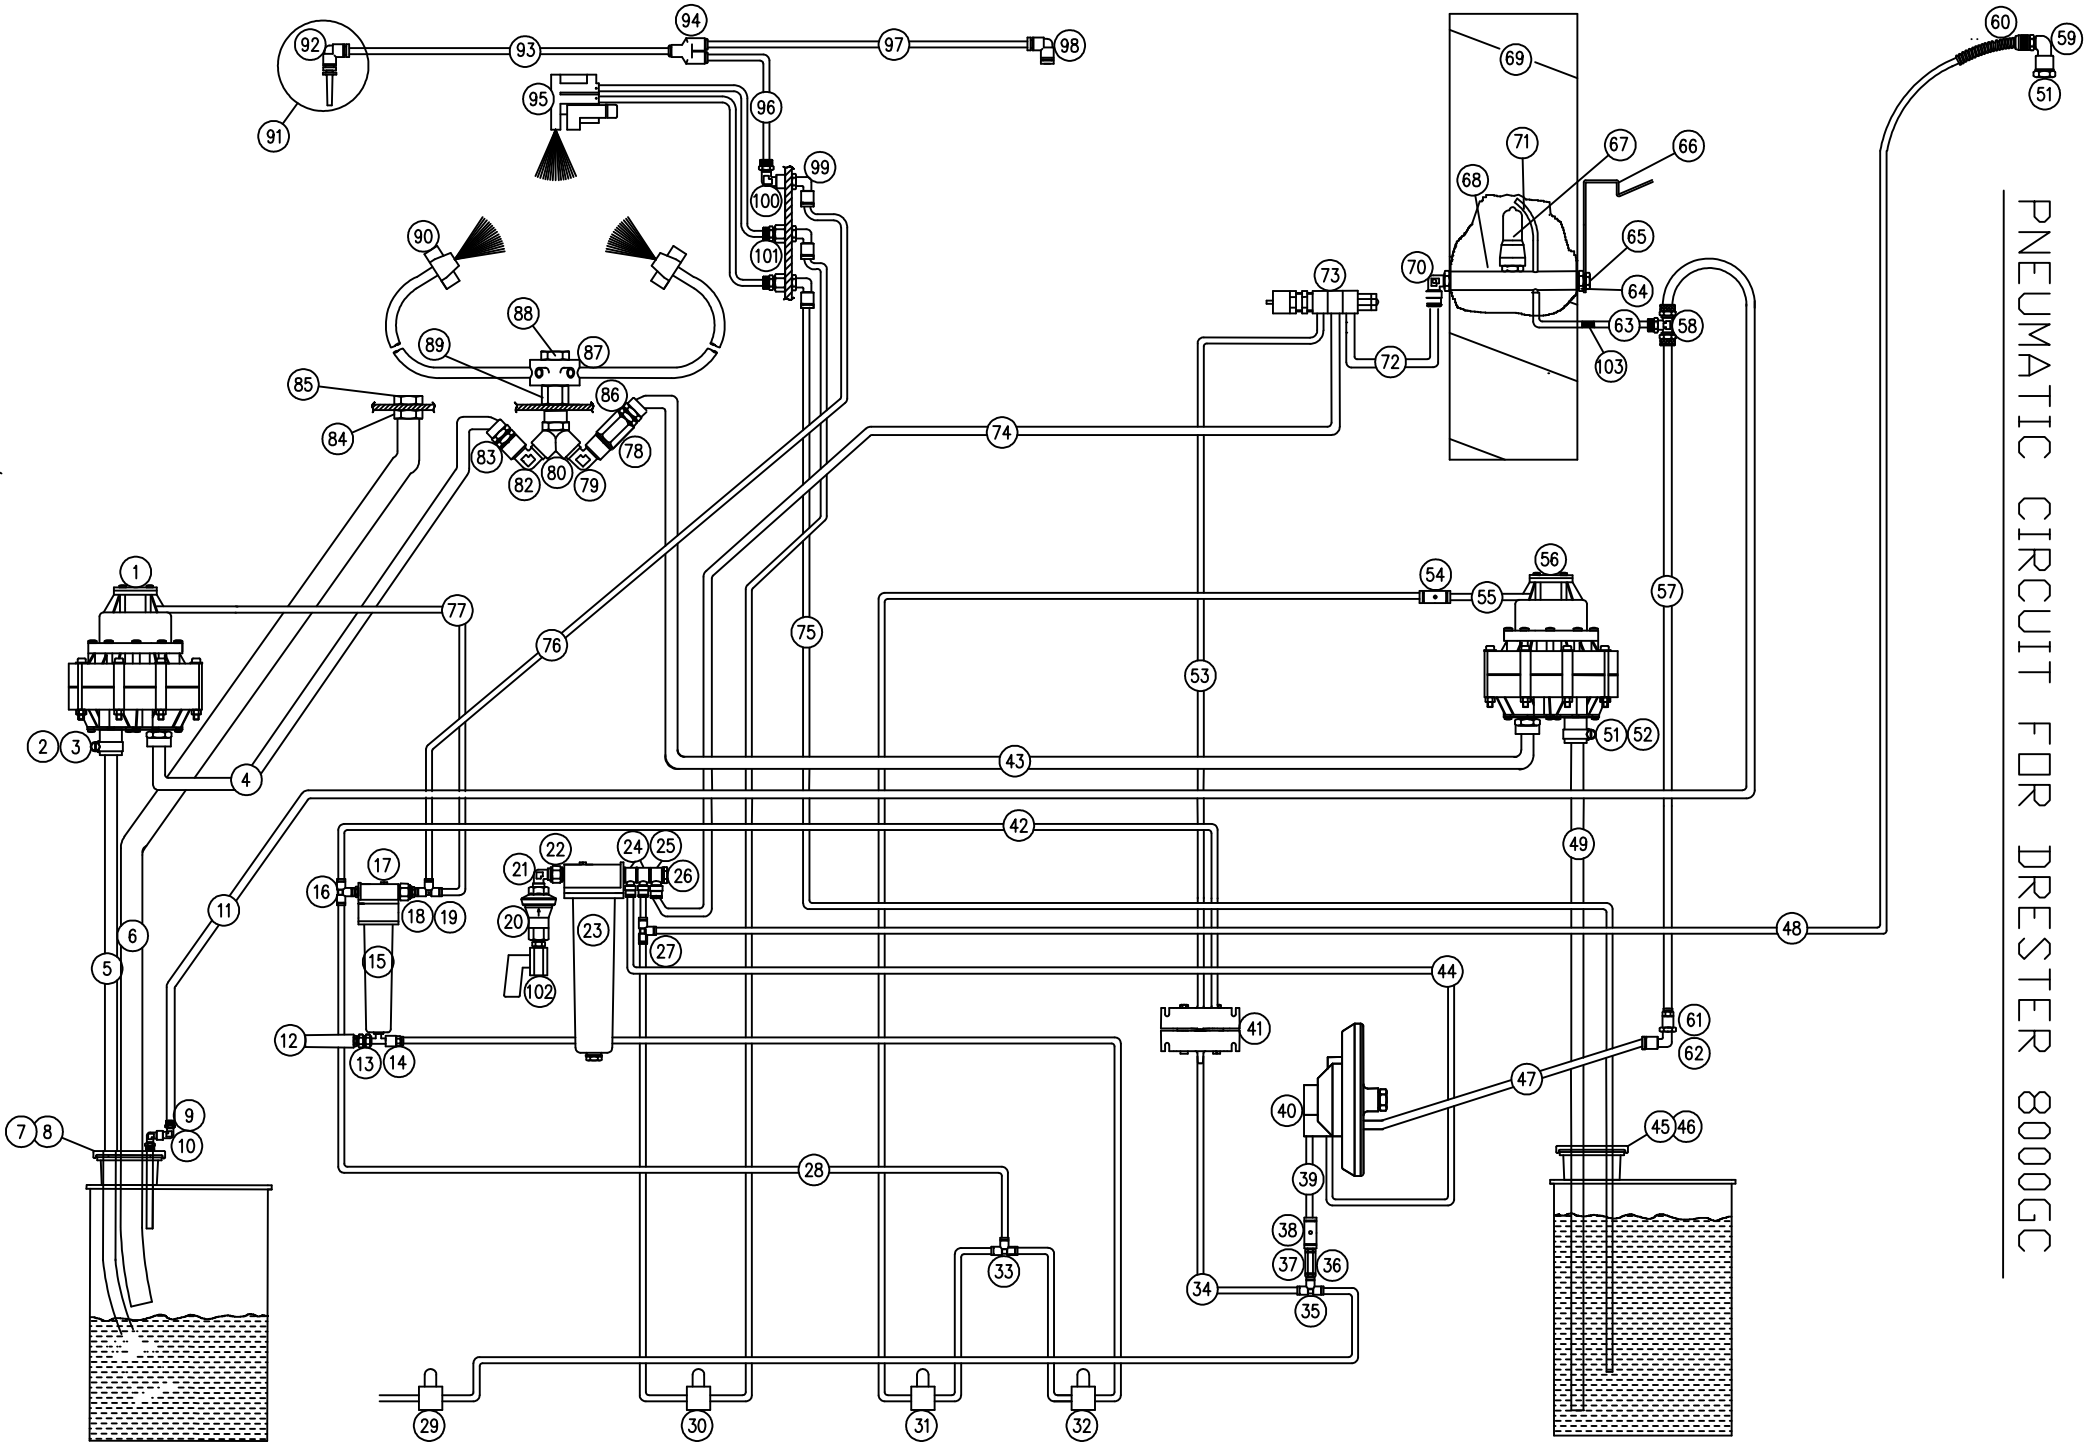

INSTR: 13588

REV: 050127/TB

APPR:

PNEUMATIC CIRCUIT FOR DRESSER 8000GC