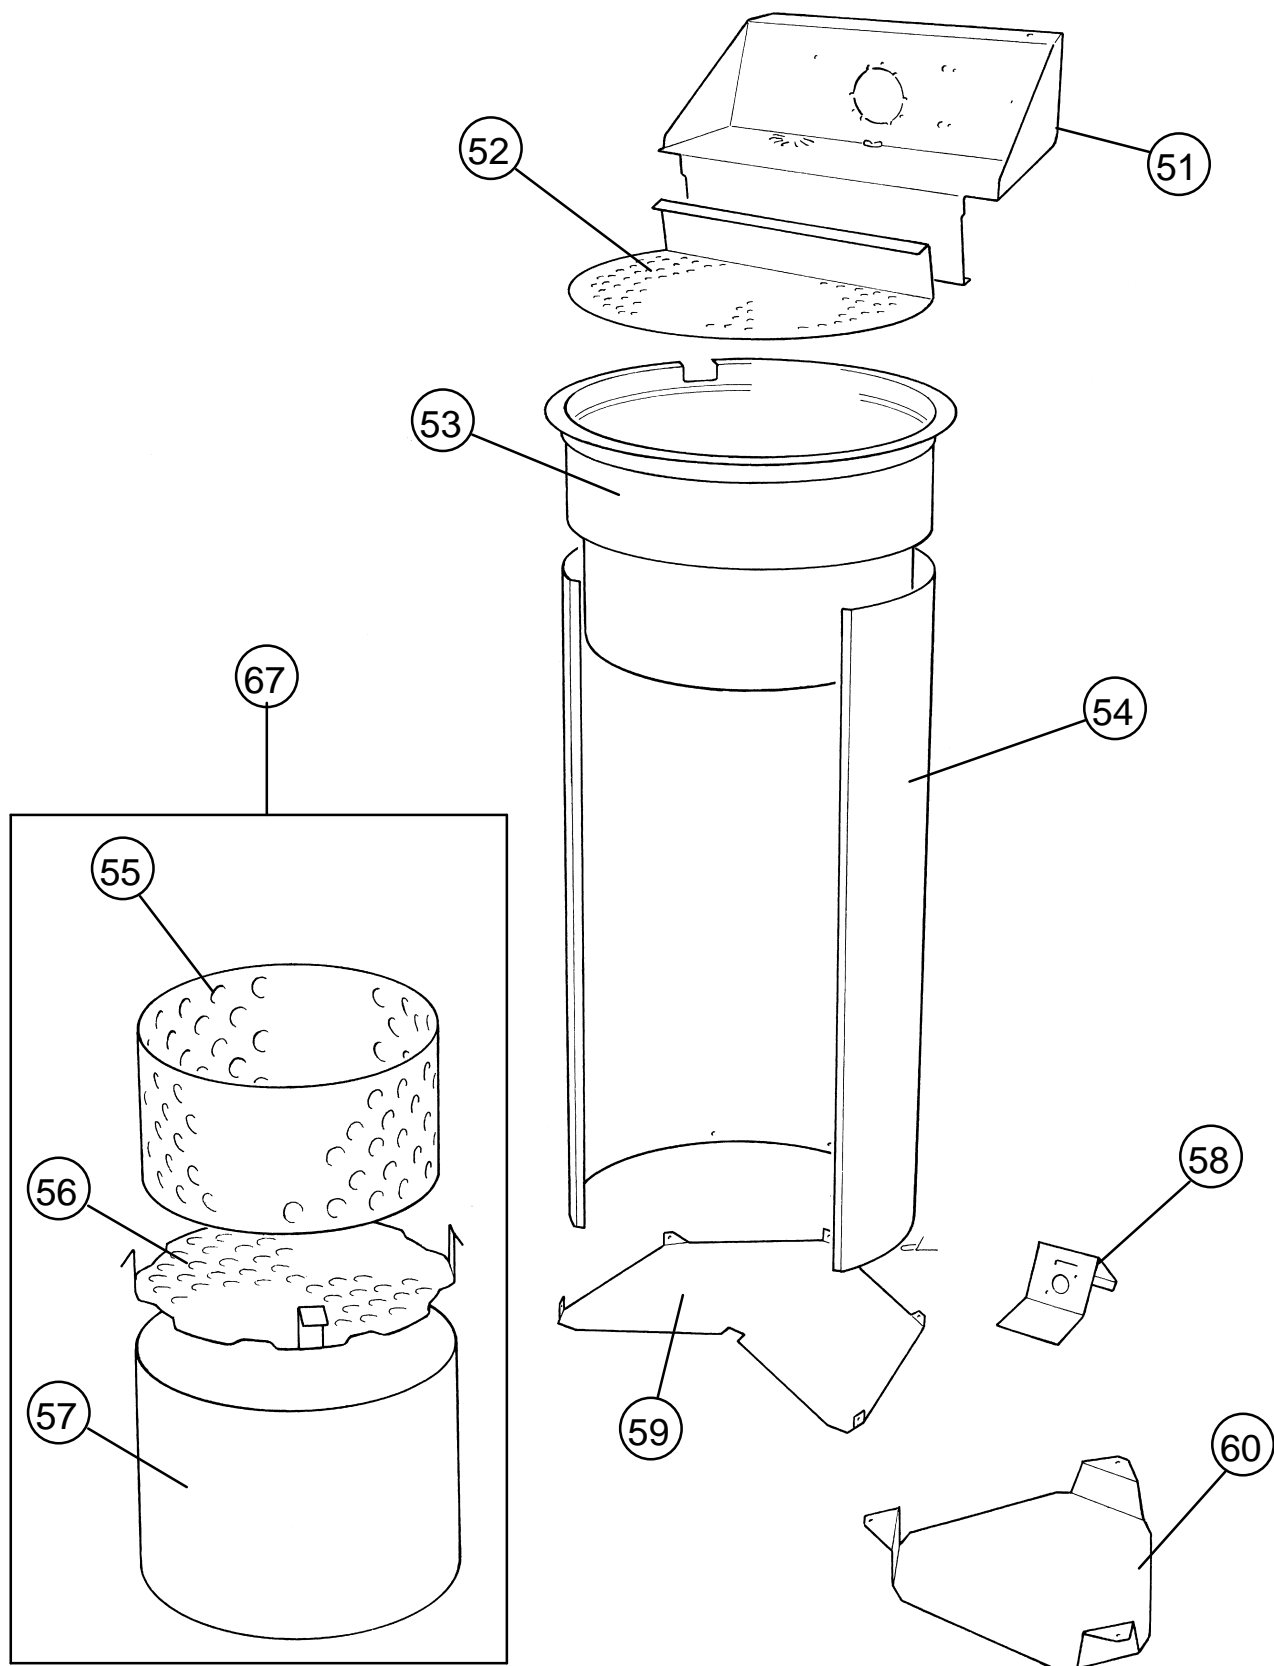

DRESTER 1000/1000-IS

DRESTER 1000 (from no. 200)

DRESTER 1000

DRESTER 1000 - spare parts

No.	Part No.	English	No.	Part No.	English
1	4956, 0,355 m	HOSE Ø6 WHITE	48	9197	COUPLING
2	6944, 0,54 m	HOSE Ø6 GUL	49	8025	BALL VALVE
3	6612-1, 0,415 m	HOSE Ø6 RED	50	3369	COUPLING
4	2164-1, 0,265 m	HOSE Ø6 BLACK	51	8904	TOP PANEL
5	2164-1, 0,75 m	HOSE Ø6 BLACK	52	8810	WORKING PLATFORM
6	5101-1, 0,78 m	HOSE Ø6 BLUE	53	8763-B	VESSEL
7	2164-1, 2,7 m	HOSE Ø6 BLACK	54	8808-A	STAND
8	3517, 0,75 m	HOSE Ø6 BLACK	55	8598	BASKET WALL
9	3518, 0,35 m	HOSE Ø4 WHITE	56	8602	BASKET FLOOR
10	3517, 0,80 m	HOSE Ø6 BLACK	57	8785	FILTRATE CONTAINER
11	R6160-4	PUMP	58	8561-E	FOOT PEDAL BRACKET
12	6050, 0,245 m	HOSE Ø10 BLACK	59	8809	FLOOR PLATE
13	5042, 1,0 m	HOSE Ø17 BLACK	60	9101	TROLLY-BASE WITHOUT WHEELS
14	3677, 0,25 m	HOSE Ø8 BLUE	61	R8613	BRUSH WITH HOSE
15	3094	COUPLING	62	R8996	LEVER
16	6734	COUPLING	63	R8948	RINSE GUN WITH HOSE
17	8939	BRACKET	64	R8725-1	MULTIVALVE, 1000
18	3926	COUPLING	65	8609	FOOT PEDAL
19	2174	BALL VALVE	66	R9006	STIRRING HOSE
20	4666	COUPLING	67	8620	FILTER BASKET (EXCL. FILTRATE CONTAINER)
21	2018	FILTER	68	R8701	MAIN FILTER, (5 PCS)
22	9598	REGULATOR	69	R8702	PRIMARY FILTER, (5 PCS)
23	10267	COUPLING	70	R9005	SUCTION HOSE
24	8944	COUPLING	71	R9178	VALVE SET
25	8943	COUPLING		8703	MAIN FILTER, (5 PCS)
26	3489	COUPLING		R10460	SERVICEKIT
27	1176	WASHER		R11674	HOSE KIT
28	9186, 0,15 m	HOSE Ø8 GREY		12487	SPRING, STAINLESS STEEL
29	4877	COUPLING			
30	8945	COUPLING			
31	8936	HOSE CLAMP			
32	5355	PIECE OF HOSE			
33	8618	COUPLING			
34	8601	SUCTION PIPE			
35	6050, 1,71 m	HOSE Ø10 BLACK			
36	2009	COUPLING			
37	8961	WEIGHT			
38	R3603	FOOT VALVE			
39	2674	COUPLING			
40	8940	BRACKET			
41	8275	COUPLING			
42	13136	BRUSH (1 PCS)			
43	2654	COUPLING			
44	3246	COUPLING			
45	8623	TAPERED RINSE PLUG			
46	2006	COUPLING			
47	9199	COUPLING			