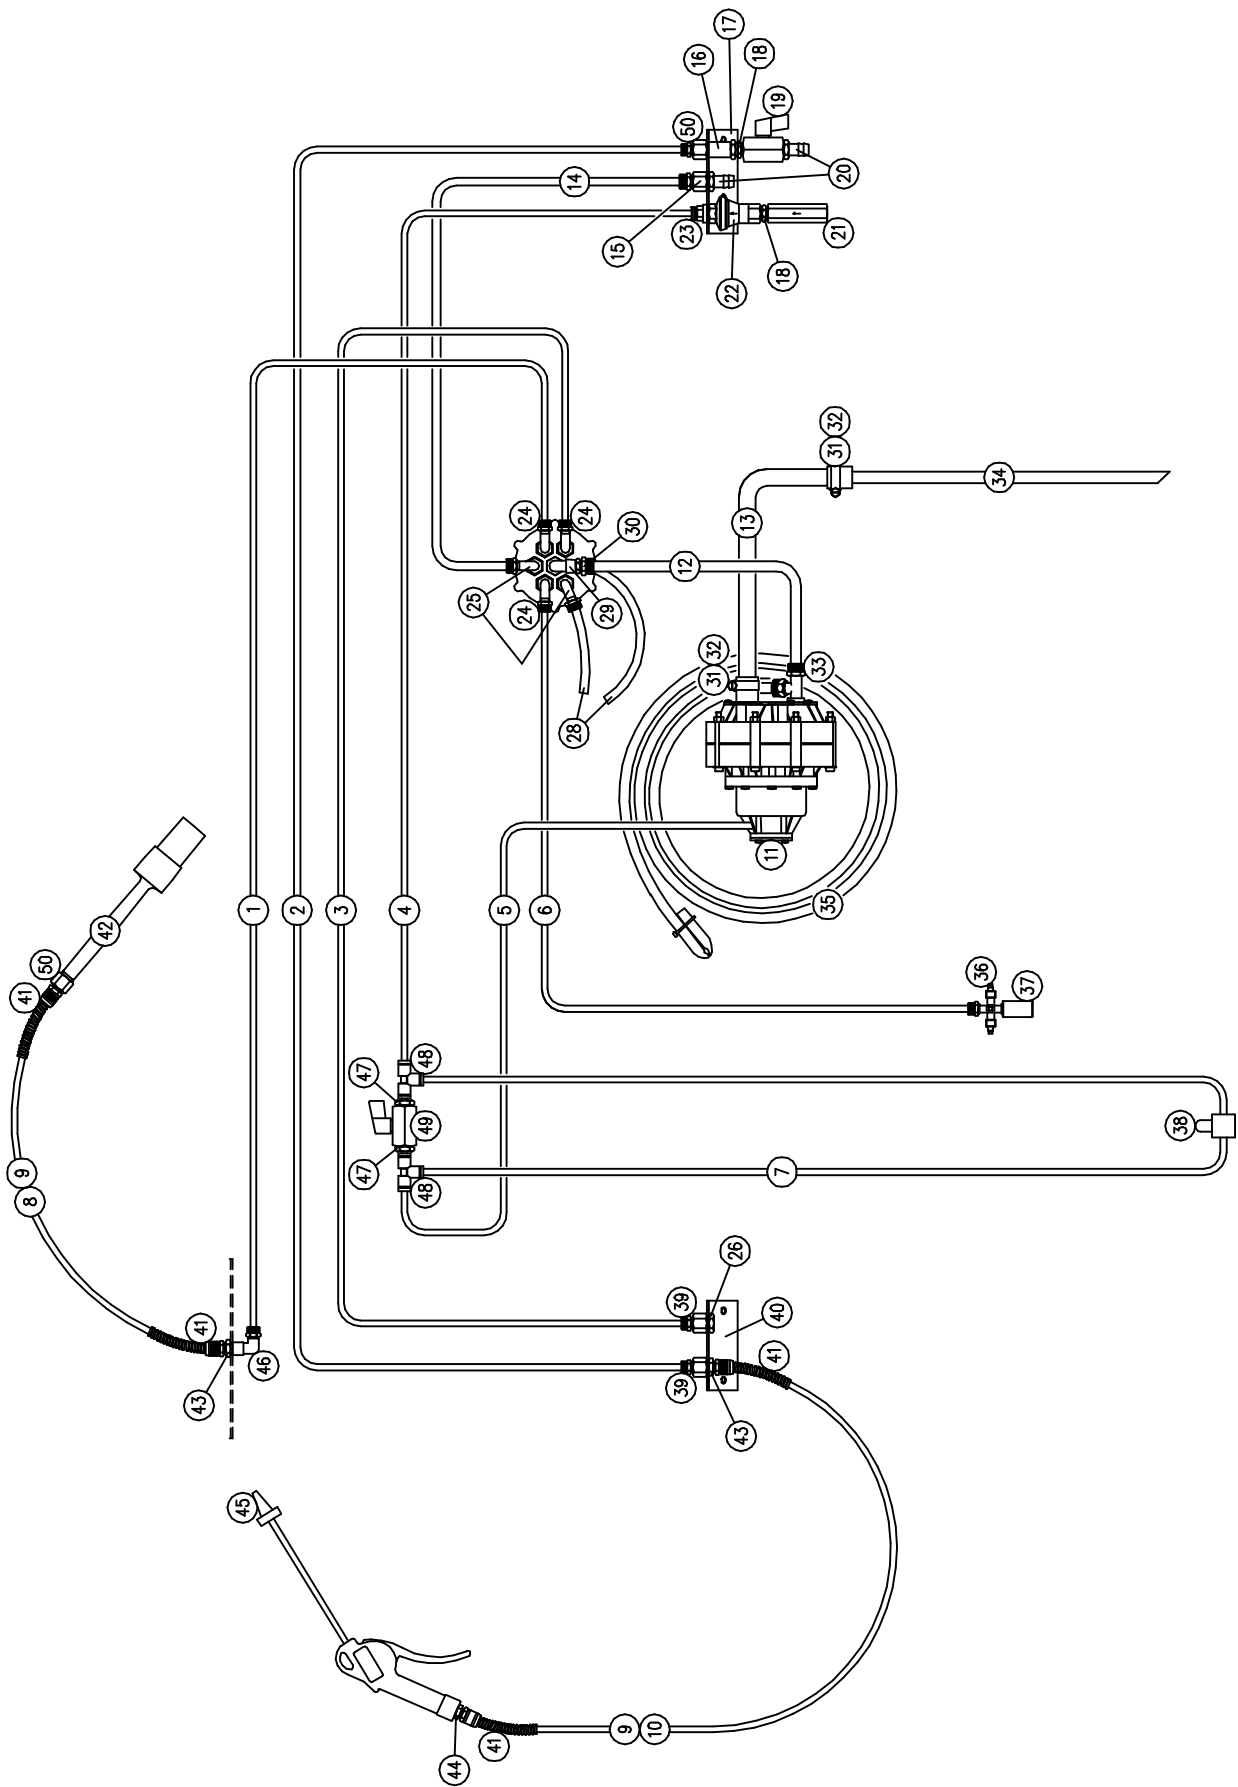

DRESTER 1000/1000-IS

DRESTER 1000 (from no. 200)

DRESTER 1000

DRESTER 1000 - spare parts

No.	Part No.	English	No.	Part No.	English
1	4956, 0,355 m	HOSE Ø6 WHITE	48	9197	COUPLING
2	6944, 0,54 m	HOSE Ø6 GUL	49	8025	BALL VALVE
3	6612-1, 0,415 m	HOSE Ø6 RED	50	3369	COUPLING
4	2164-1, 0,265 m	HOSE Ø6 BLACK	51	8904	TOP PANEL
5	2164-1, 0,75 m	HOSE Ø6 BLACK	52	8810	WORKING PLATFORM
6	5101-1, 0,78 m	HOSE Ø6 BLUE	53	8763-B	VESSEL
7	2164-1, 2,7 m	HOSE Ø6 BLACK	54	8808-A	STAND
8	3517, 0,75 m	HOSE Ø6 BLACK	55	8598	BASKET WALL
9	3518, 0,35 m	HOSE Ø4 WHITE	56	8602	BASKET FLOOR
10	3517, 0,80 m	HOSE Ø6 BLACK	57	8785	FILTRATE CONTAINER
11	R6160-4	PUMP	58	8561-E	FOOT PEDAL BRACKET
12	6050, 0,245 m	HOSE Ø10 BLACK	59	8809	FLOOR PLATE
13	5042, 1,0 m	HOSE Ø17 BLACK	60	9101	TROLLY-BASE WITHOUT WHEELS
14	3677, 0,25 m	HOSE Ø8 BLUE	61	R8613	BRUSH WITH HOSE
15	3094	COUPLING	62	R8996	LEVER
16	6734	COUPLING	63	R8948	RINSE GUN WITH HOSE
17	8939	BRACKET	64	R8725-1	MULTIVALVE, 1000
18	3926	COUPLING	65	8609	FOOT PEDAL
19	2174	BALL VALVE	66	R9006	STIRRING HOSE
20	4666	COUPLING	67	8620	FILTER BASKET (EXCL. FILTRATE CONTAINER)
21	2018	FILTER	68	R8701	MAIN FILTER, (5 PCS)
22	9598	REGULATOR	69	R8702	PRIMARY FILTER, (5 PCS)
23	10267	COUPLING	70	R9005	SUCTION HOSE
24	8944	COUPLING	71	R9178	VALVE SET
25	8943	COUPLING		8703	MAIN FILTER, (5 PCS)
26	3489	COUPLING		R10460	SERVICEKIT
27	1176	WASHER		R11674	HOSE KIT
28	9186, 0,15 m	HOSE Ø8 GREY		12487	SPRING, STAINLESS STEEL
29	4877	COUPLING			
30	8945	COUPLING			
31	8936	HOSE CLAMP			
32	5355	PIECE OF HOSE			
33	8618	COUPLING			
34	8601	SUCTION PIPE			
35	6050, 1,71 m	HOSE Ø10 BLACK			
36	2009	COUPLING			
37	8961	WEIGHT			
38	R3603	FOOT VALVE			
39	2674	COUPLING			
40	8940	BRACKET			
41	8275	COUPLING			
42	13136	BRUSH (1 PCS)			
43	2654	COUPLING			
44	3246	COUPLING			
45	8623	TAPERED RINSE PLUG			
46	2006	COUPLING			
47	9199	COUPLING			