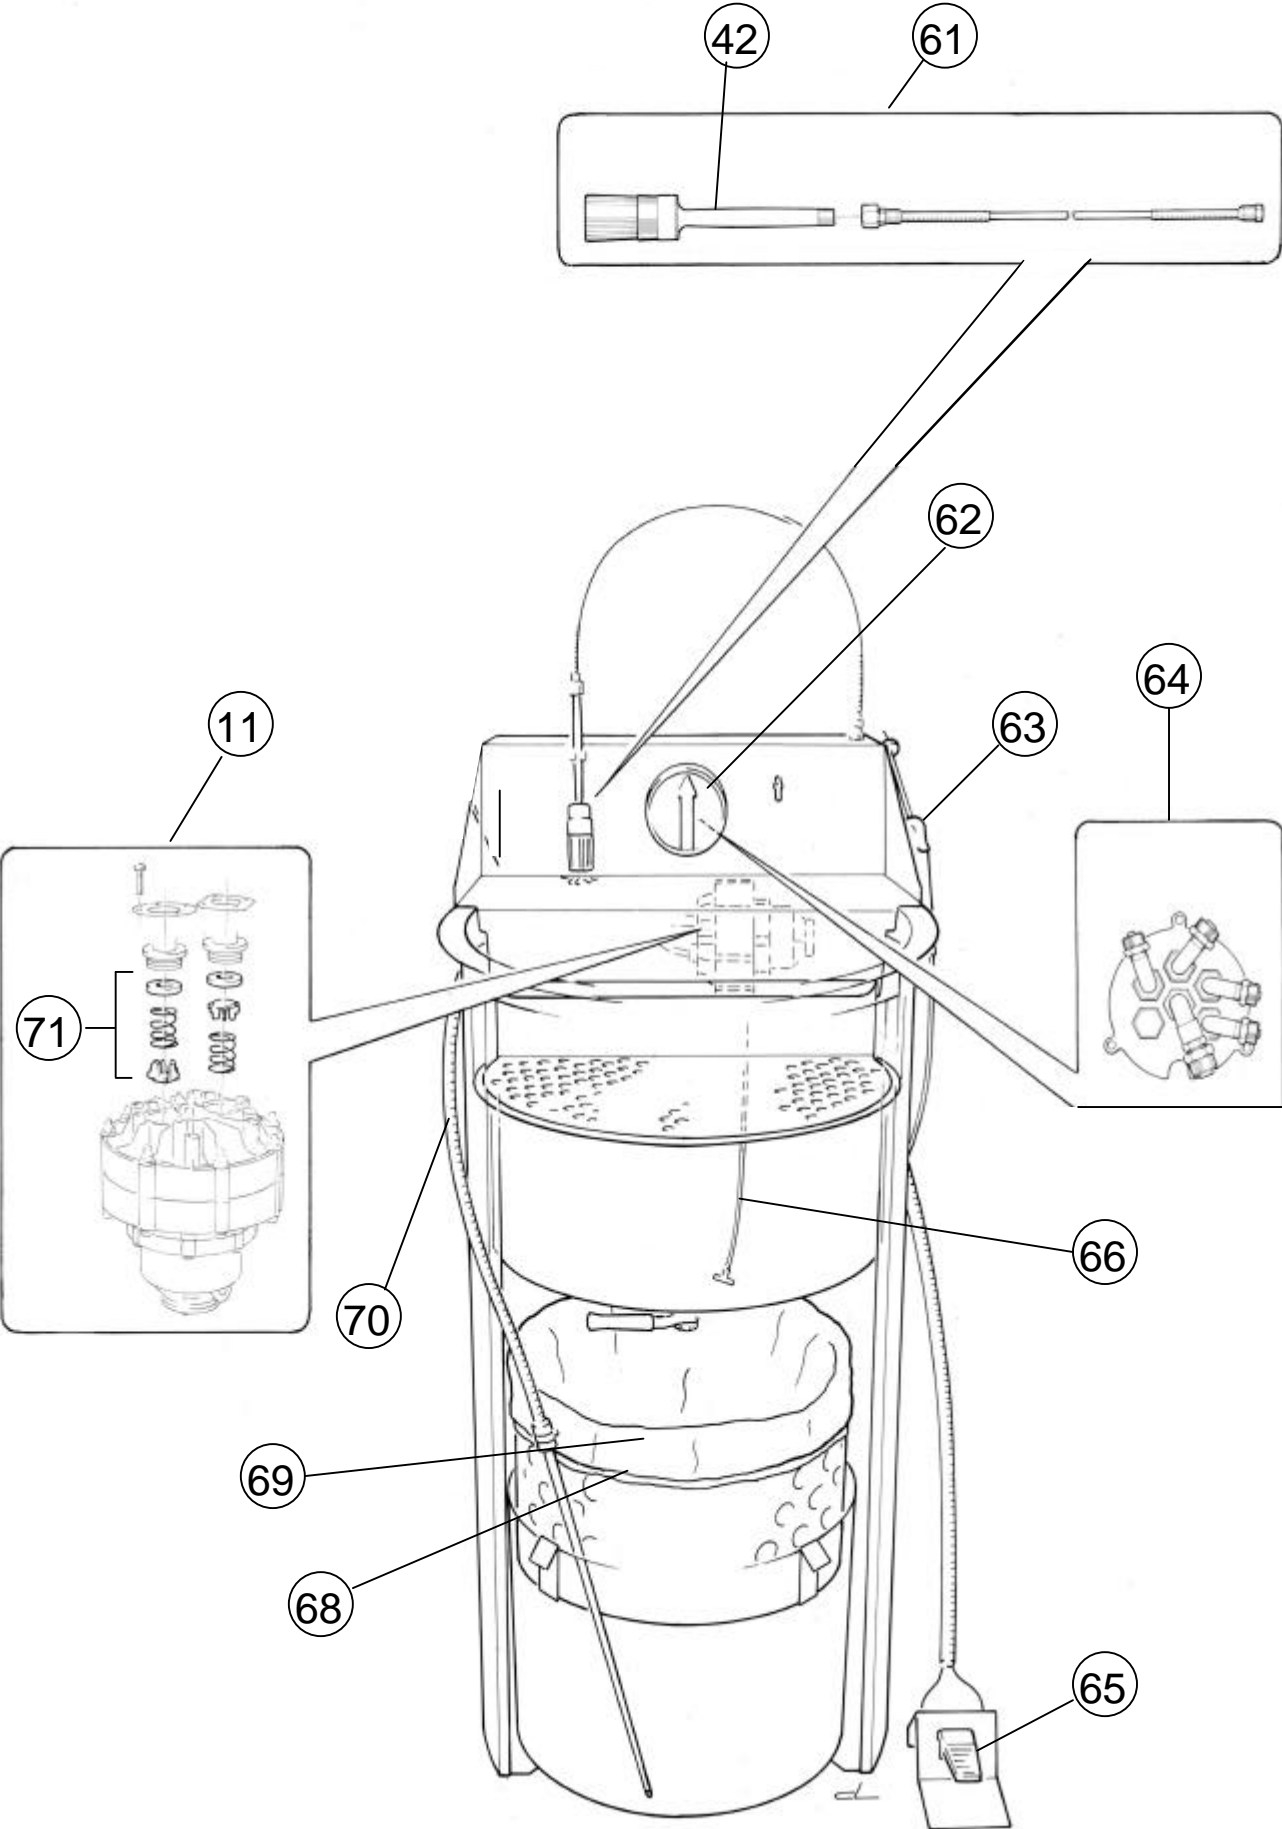

DRESTER 1000/1000-IS

DRESTER 1000 (from no. 200)

DRESTER 1000

DRESTER 1000 - spare parts

No.	Part No.	English	No.	Part No.	English
1	4956, 0,355 m	HOSE Ø6 WHITE	48	9197	COUPLING
2	6944, 0,54 m	HOSE Ø6 GUL	49	8025	BALL VALVE
3	6612-1, 0,415 m	HOSE Ø6 RED	50	3369	COUPLING
4	2164-1, 0,265 m	HOSE Ø6 BLACK	51	8904	TOP PANEL
5	2164-1, 0,75 m	HOSE Ø6 BLACK	52	8810	WORKING PLATFORM
6	5101-1, 0,78 m	HOSE Ø6 BLUE	53	8763-B	VESSEL
7	2164-1, 2,7 m	HOSE Ø6 BLACK	54	8808-A	STAND
8	3517, 0,75 m	HOSE Ø6 BLACK	55	8598	BASKET WALL
9	3518, 0,35 m	HOSE Ø4 WHITE	56	8602	BASKET FLOOR
10	3517, 0,80 m	HOSE Ø6 BLACK	57	8785	FILTRATE CONTAINER
11	R6160-4	PUMP	58	8561-E	FOOT PEDAL BRACKET
12	6050, 0,245 m	HOSE Ø10 BLACK	59	8809	FLOOR PLATE
13	5042, 1,0 m	HOSE Ø17 BLACK	60	9101	TROLLY-BASE WITHOUT WHEELS
14	3677, 0,25 m	HOSE Ø8 BLUE	61	R8613	BRUSH WITH HOSE
15	3094	COUPLING	62	R8996	LEVER
16	6734	COUPLING	63	R8948	RINSE GUN WITH HOSE
17	8939	BRACKET	64	R8725-1	MULTIVALVE, 1000
18	3926	COUPLING	65	8609	FOOT PEDAL
19	2174	BALL VALVE	66	R9006	STIRRING HOSE
20	4666	COUPLING	67	8620	FILTER BASKET (EXCL. FILTRATE CONTAINER)
21	2018	FILTER	68	R8701	MAIN FILTER, (5 PCS)
22	9598	REGULATOR	69	R8702	PRIMARY FILTER, (5 PCS)
23	10267	COUPLING	70	R9005	SUCTION HOSE
24	8944	COUPLING	71	R9178	VALVE SET
25	8943	COUPLING		8703	MAIN FILTER, (5 PCS)
26	3489	COUPLING		R10460	SERVICEKIT
27	1176	WASHER		R11674	HOSE KIT
28	9186, 0,15 m	HOSE Ø8 GREY		12487	SPRING, STAINLESS STEEL
29	4877	COUPLING			
30	8945	COUPLING			
31	8936	HOSE CLAMP			
32	5355	PIECE OF HOSE			
33	8618	COUPLING			
34	8601	SUCTION PIPE			
35	6050, 1,71 m	HOSE Ø10 BLACK			
36	2009	COUPLING			
37	8961	WEIGHT			
38	R3603	FOOT VALVE			
39	2674	COUPLING			
40	8940	BRACKET			
41	8275	COUPLING			
42	13136	BRUSH (1 PCS)			
43	2654	COUPLING			
44	3246	COUPLING			
45	8623	TAPERED RINSE PLUG			
46	2006	COUPLING			
47	9199	COUPLING			